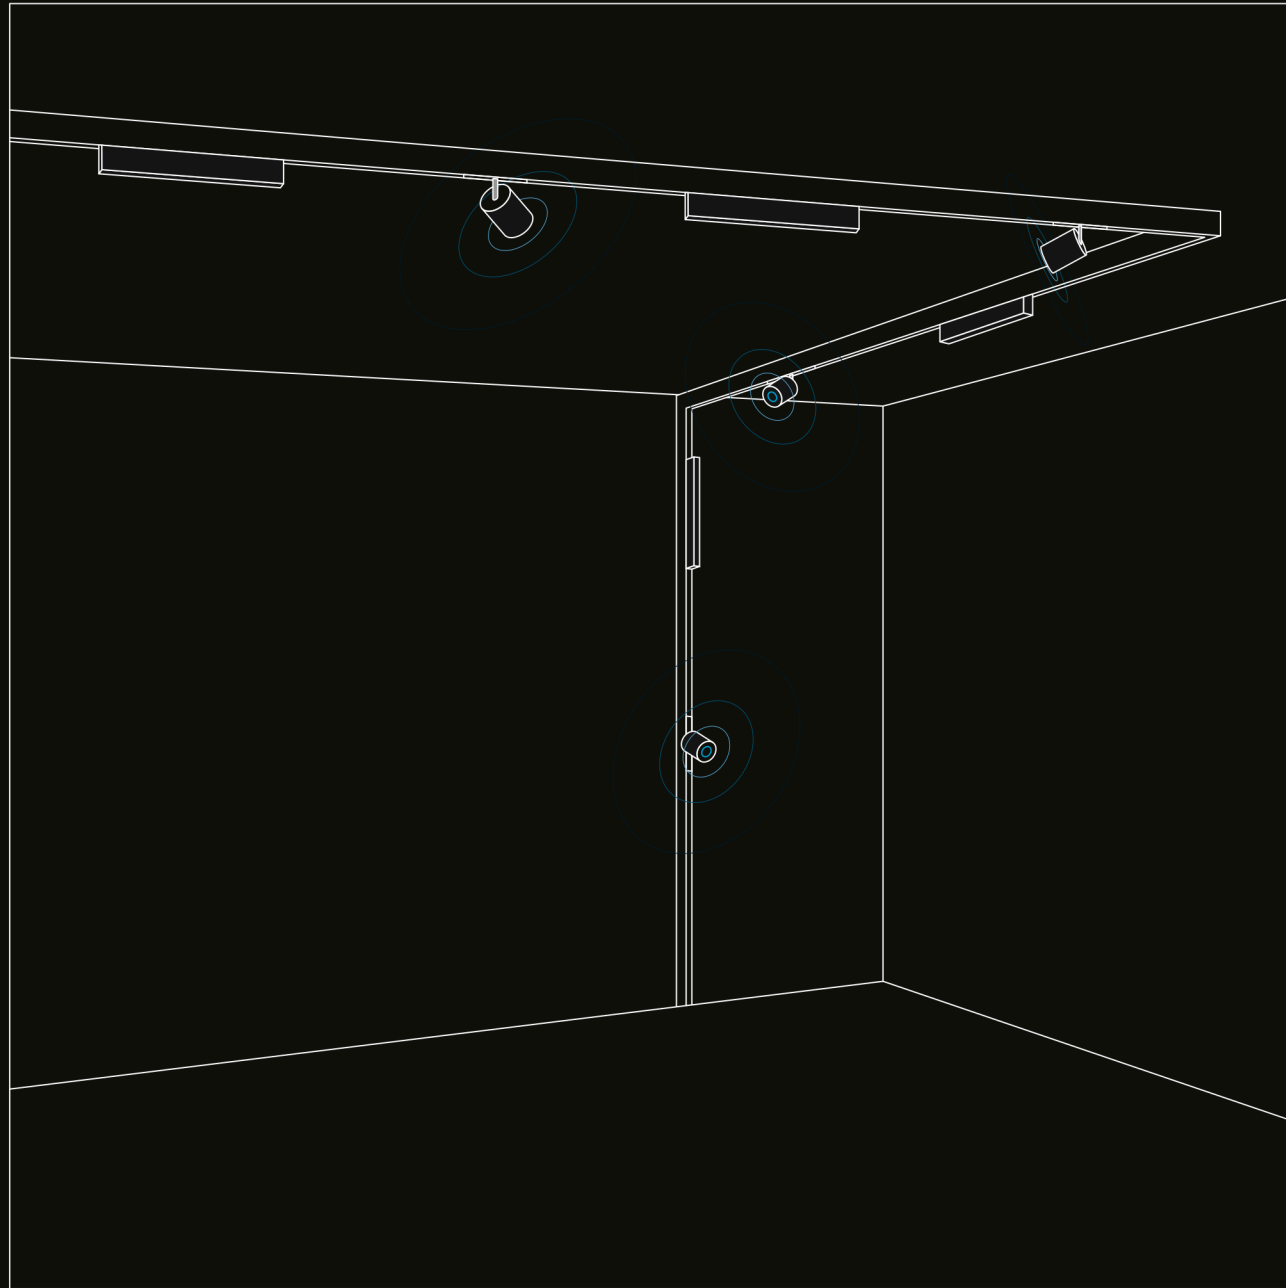

ARCHITECTS

INTERIORS

PROJECTS

PRO
SERIES

LED LIGHTING

MAGNETIC TRACK

Track Bluetooth Speaker

 **Bluetooth**[®] Speaker