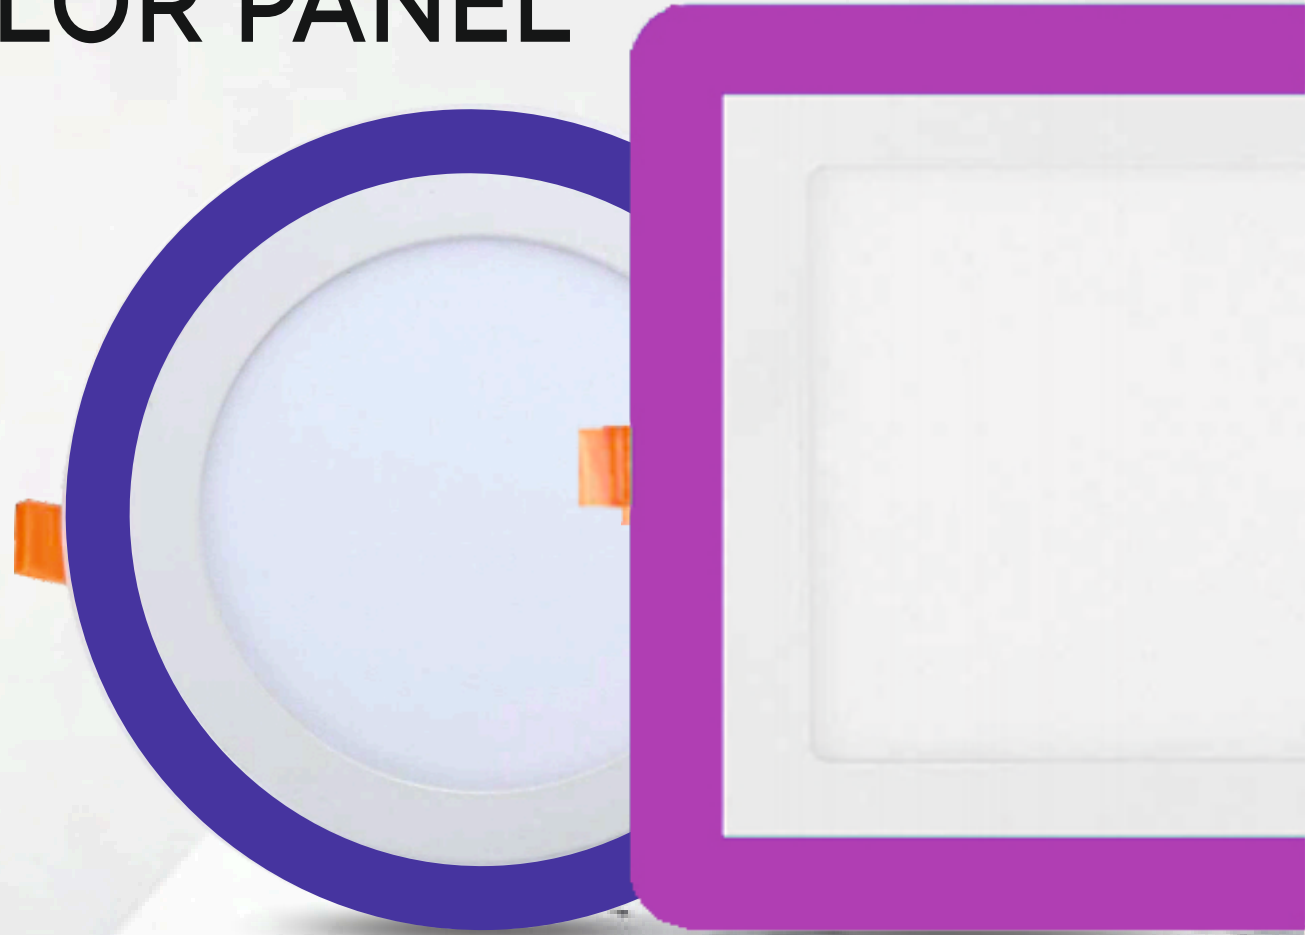

Since 1986

LED LIGHTING

DOUBLE COLOR PANEL