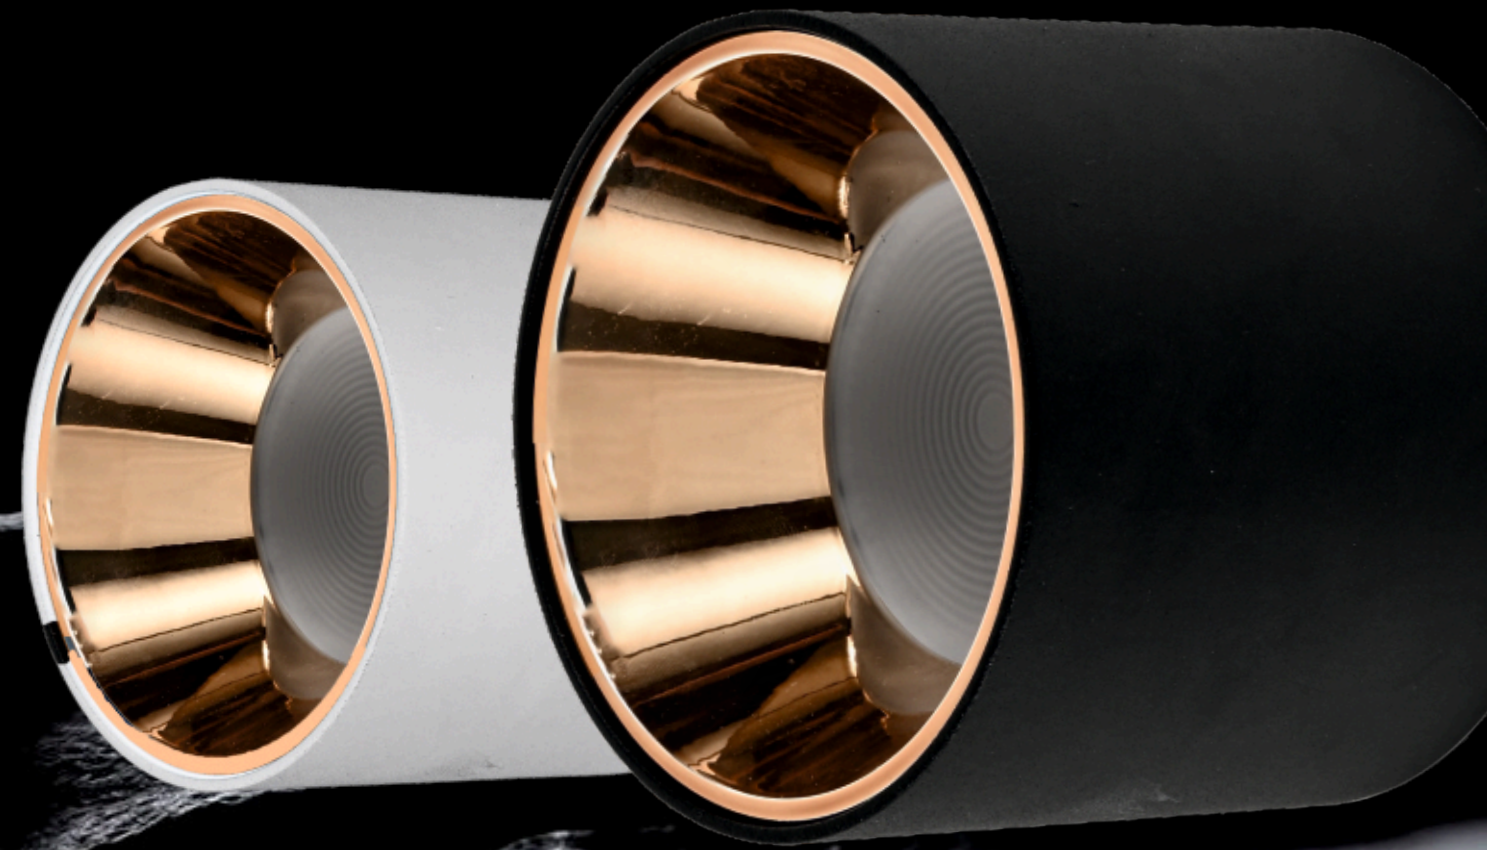

INNOVATE A NEW LIGHTING TO YOUR HOME

ARC
CYLINDER

CRI > 80

ITEM CODE	POWER	LUMENS	BEAM ANGLES	COLOUR TEMP.	BODY COLOUR	DLP	BOX QUANTITY
NC-301	7W	676 lm	60°	WH NW WW	WH BK	900	50
NC-302	12W	1080 lm	60°	WH NW WW	WH BK	1200	50
NC-303	18W	1620 lm	60°	WH NW WW	WH BK	1560	20
NC-304	24W	2160 lm	60°	WH NW WW	WH BK	1980	20
NC-305	30W	2700 lm	60°	WH NW WW	WH BK	2500	20