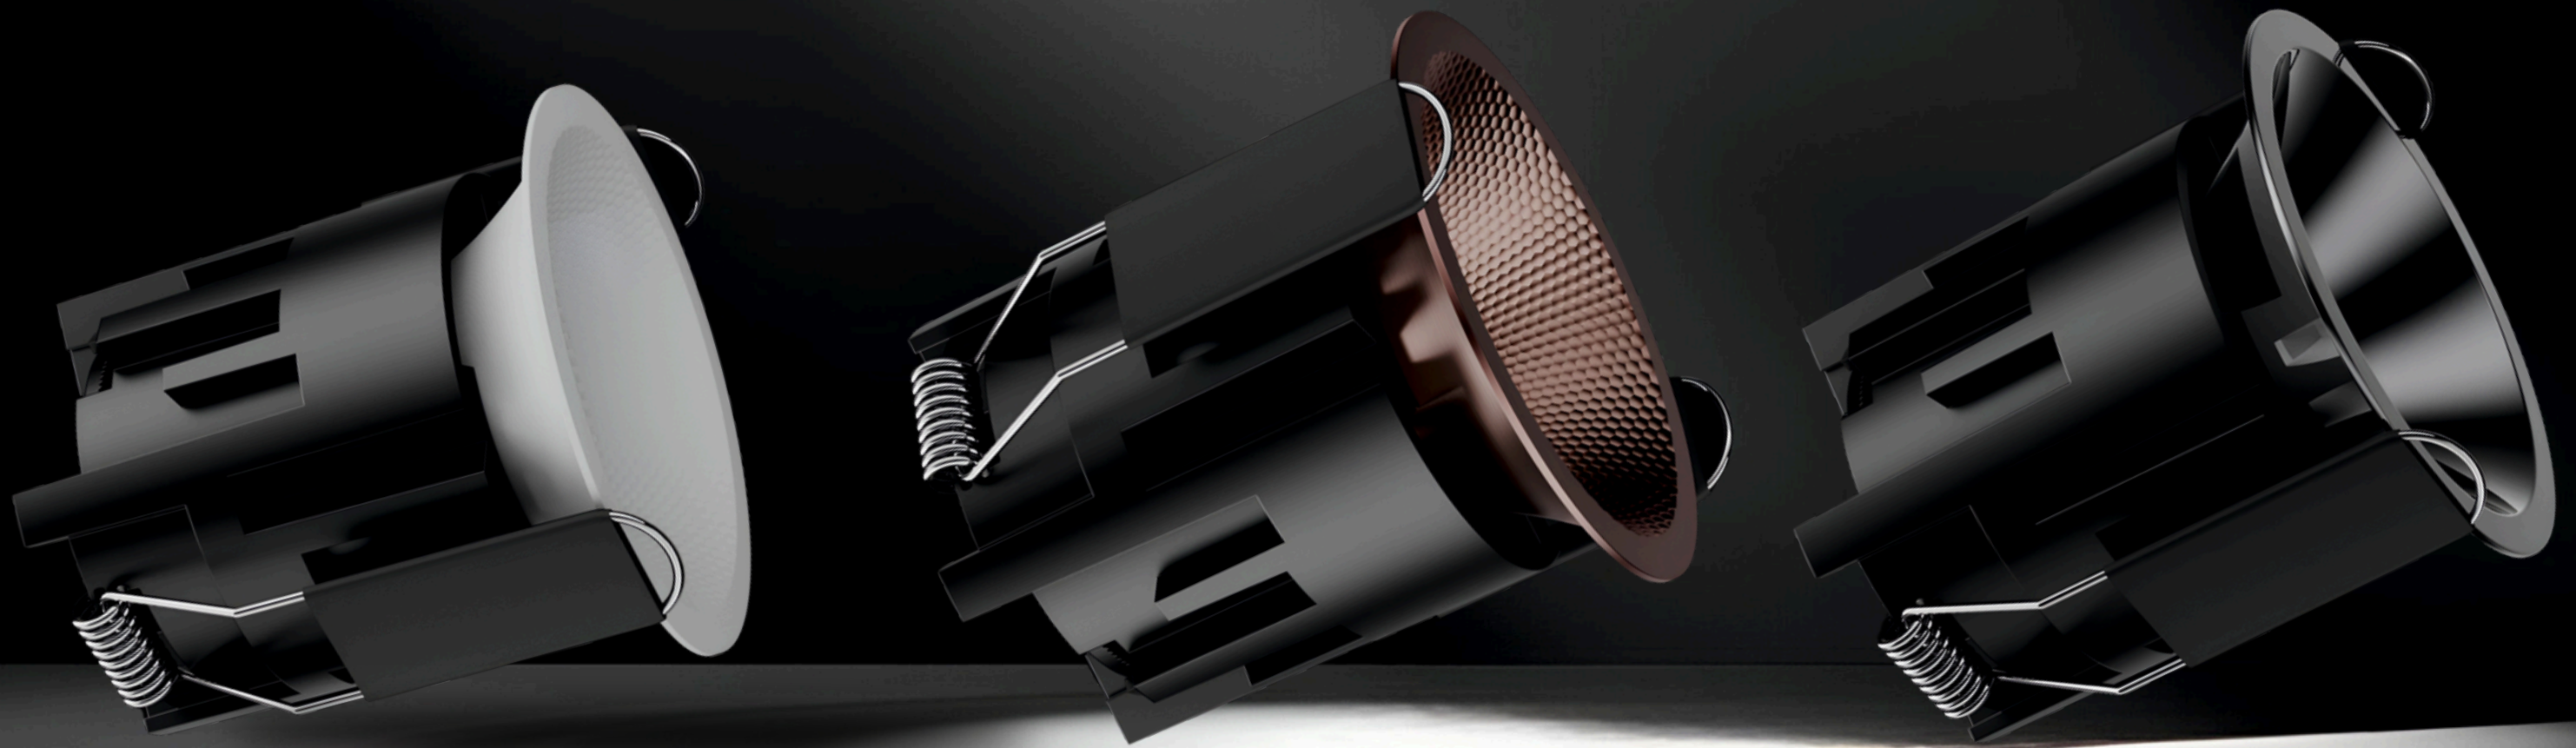

ALEXA

LED COB SPOT LIGHT

UNIQUE HONEYCOMB REFLECTOR

ITEM CODE	POWER	LUMENS	BEAM ANGLES	COLOUR TEMP.	BODY COLOUR	CUT-OUT	DLP	BOX QUANTITY
NC-251	8W	800 lm	38°	WH NW WW	WH BK	50mm	1040	50
NC-252	15W	1500 lm	38°	WH NW WW	WH BK	60mm	1480	50
NC-253	20W	2000 lm	38°	WH NW WW	WH BK	75mm	1780	20

REFLECTORS: GUN BLACK / WHITE HONEYCOMB / BRONZE HONEY COMB