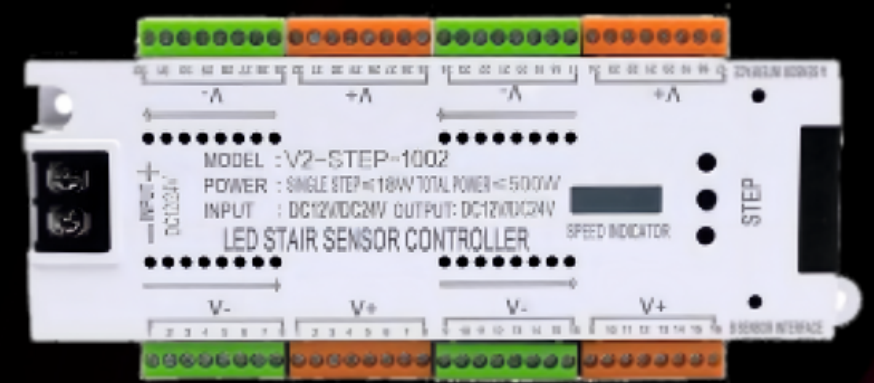

Microwave Motion sensor

Item Code : NC-532 (Concealed Surface)
 M.R.P.₹ : 2200
 Master Carton : 50 PC

Switch Button

Item Code : NC-541
 List : 165
 Master Carton : 100 PC

SMD STRIP CONNECTOR (WIRE 10 CM) - 65
 SMD STRIP CONNECTOR (WITHOUT WIRES) - 55
 SMD STRIP CONNECTOR (L SHAPE) - 120

Since 1986

Since 1986

BLUETOOTH STEP SENSOR

- Input Voltage: 24V
- Output Power: 500/1000W
- Output Channels: 32CH * 3A
- Dimming Method: PWM + SPI
- Control Method: Bluetooth, Manual
- Operating Temperature: -20°C to 55°C
- Wired Sensor Hole Size: 31mm
- Sensor Angle: 120°
- Wired Sensor Distance: 3M
- Wireless Sensor Distance: 8M
- Certifications: CE, ROHS
- Packaging Size: L215 * W105 * H55mm
- Net Weight: 506g
- M.R.P.: 7400/-

 WORKS WITH APP
ULTRA LIFE

STEP SENSOR CONTROLLER

- Input Voltage: 12V/24V Output
- Power: 500W/1000W
- Channels: Dimming * 3A
- Method: PWM + SPI
- Operating Temperature: -20°C to 55°C
- M.R.P.: 6000/-