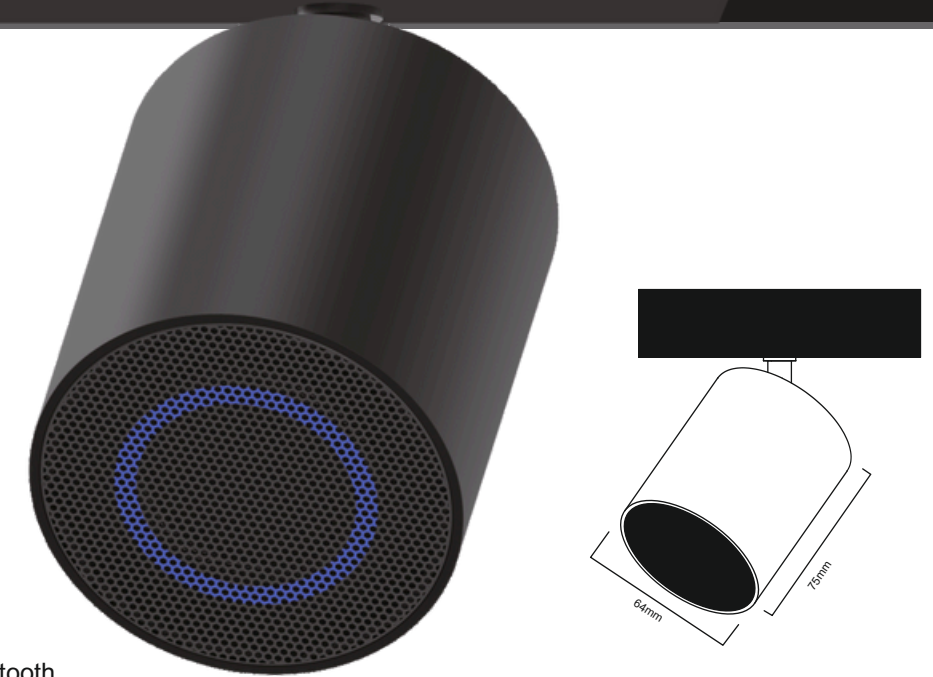

Bluetooth® Speaker

Track
Bluetooth
Speaker

Name Track Bluetooth Speaker

Installation position
Low pressure Track, High pressure Track

Installation scenario
Living room, study, coffee shop, restaurant and other home business places

Material
PC

Body Color
Black/White

Size
75mm

Voltage
DC24V-48V / AC85V-265V

Bluetooth Version
V5.4

Power
10W (MAX)

Signal Frequency
12DB

Protection class
IP20

Bluetooth Distance
10 meters barrier free

Ambient temperature
-20 C~40 C

Distance Between Host & Sub Unit
20 meters barrier-free

Bluetooth® Speaker