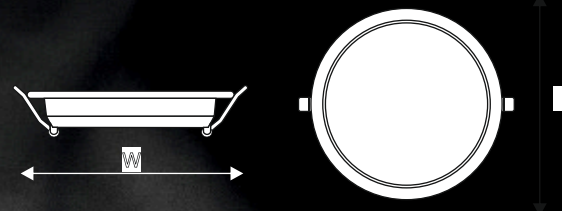

DIAMOND
SLIM PANEL