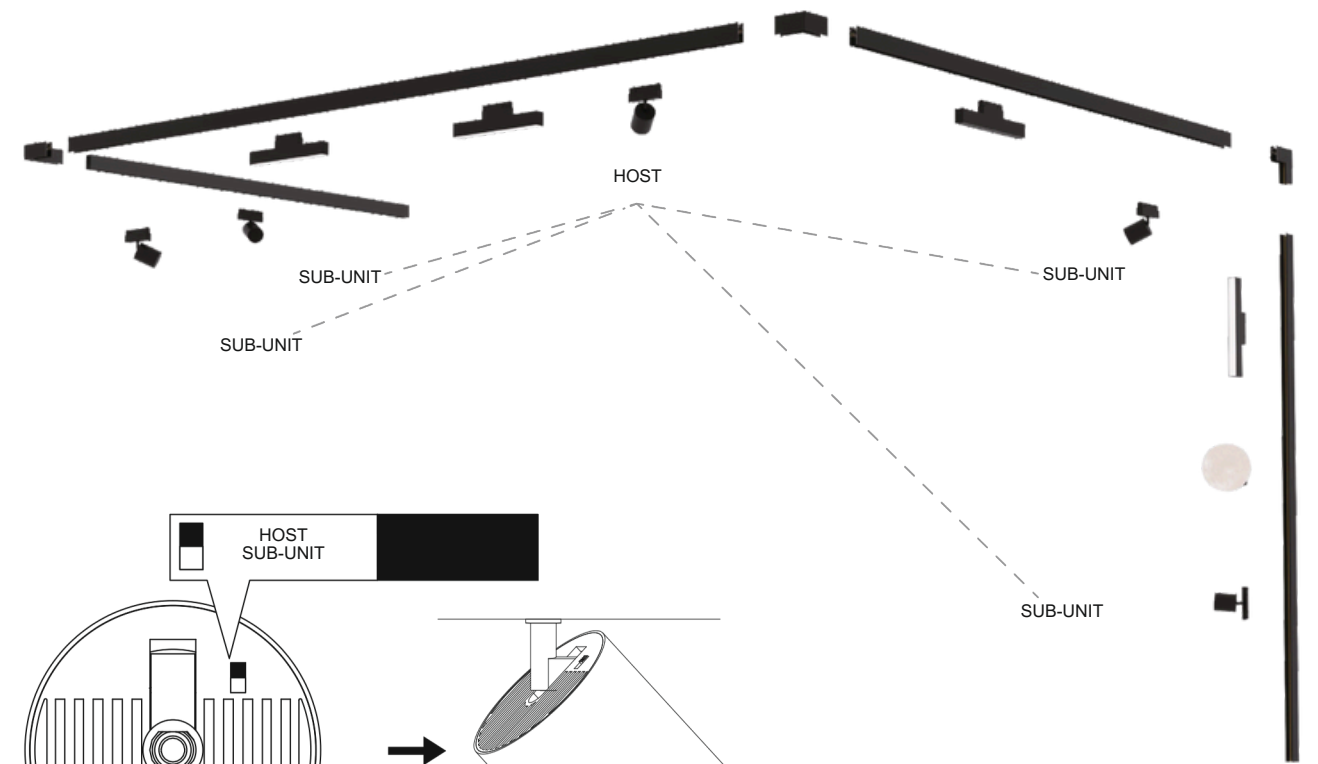

Track Bluetooth Speaker Placement

Bluetooth device connect to the Host mode, Track Bluetooth Speaker and other Sub Unit modes automatically synchronize and connect.
One Host can drive N... Sub Unit