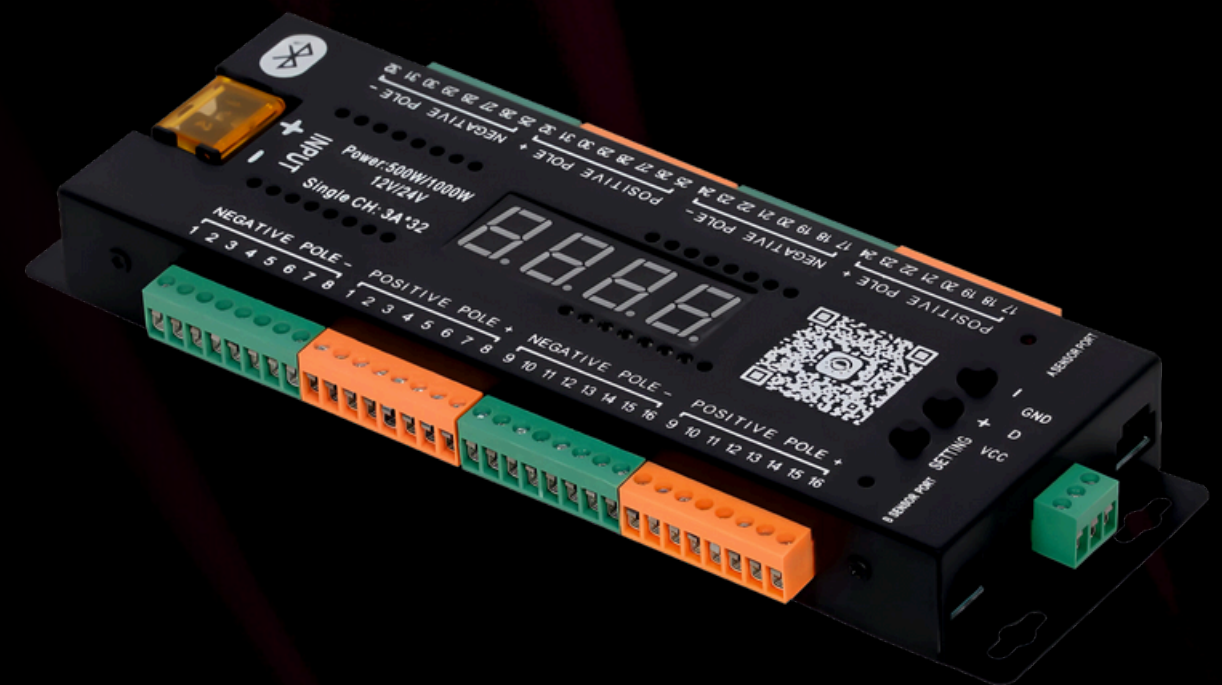

BLUETOOTH STEP SENSOR