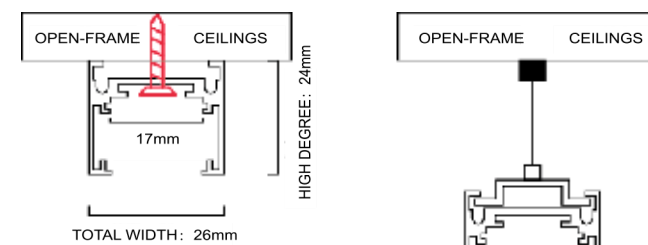

CX-20-SUPER SLIM TRACK