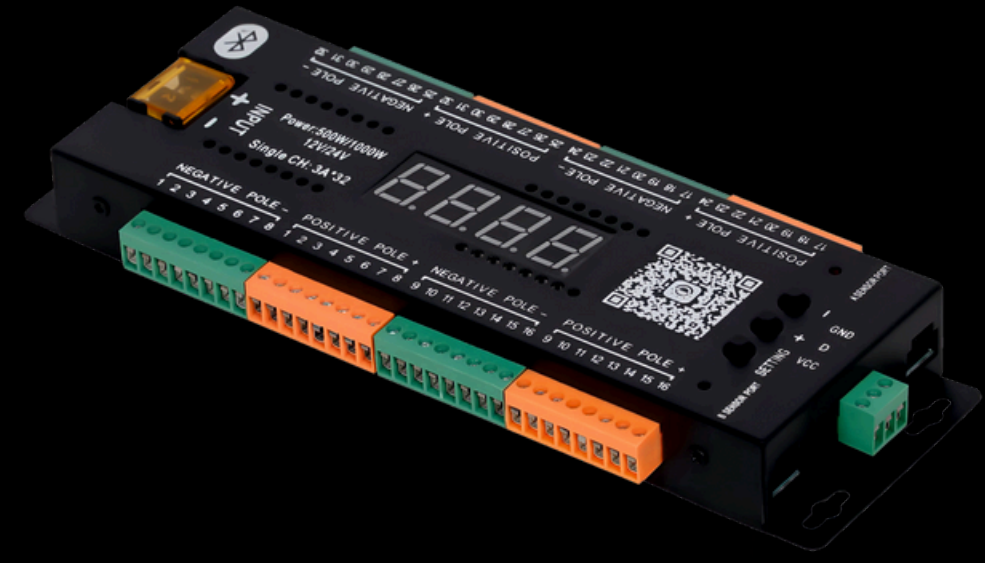

Microwave Motion sensor

Item Code : NC-532 (Concealed Surface)
 M.R.P.₹ : 2200
 Master Carton : 50 PC

Switch Button

Item Code : NC-541
 List : 165
 Master Carton : 100 PC

SMD STRIP CONNECTOR (WIRE 10 CM) - 65
 SMD STRIP CONNECTOR (WITHOUT WIRES) - 55
 SMD STRIP CONNECTOR (L SHAPE) - 120

Since 1986

Since 1986

BLUETOOTH STEP SENSOR

- Input Voltage: 24V
- Output Power: 500/1000W
- Output Channels: 32CH * 3A
- Dimming Method: PWM + SPI
- Control Method: Bluetooth, Manual
- Operating Temperature: -20°C to 55°C
- Wired Sensor Hole Size: 31mm
- Sensor Angle: 120°
- Wired Sensor Distance: 3M
- Wireless Sensor Distance: 8M
- Certifications: CE, ROHS
- Packaging Size: L215 * W105 * H55mm
- Net Weight: 506g
- M.R.P.: 7400/-

 WORKS WITH APP
ULTRA LIFE

STEP SENSOR CONTROLLER

- Input Voltage: 12V/24V Output
- Power: 500W/1000W
- Channels: Dimming * 3A
- Method: PWM + SPI
- Operating Temperature: -20°C to 55°C
- M.R.P.: 6000/-