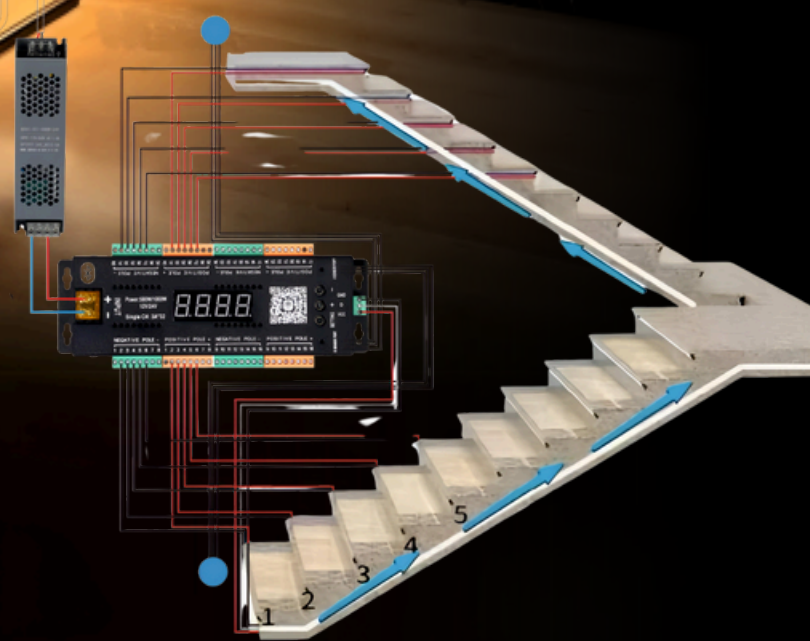

Since 1986

Since 1986

BLUETOOTH STEP SENSOR

- Input Voltage: 24V
- Output Power: 500/1000W
- Output Channels: 32CH * 3A
- Dimming Method: PWM + SPI
- Control Method: Bluetooth, Manual
- Operating Temperature: -20°C to 55°C
- Wired Sensor Hole Size: 31mm
- Sensor Angle: 120°
- Wired Sensor Distance: 3M
- Wireless Sensor Distance: 8M
- Certifications: CE, ROHS
- Packaging Size: L215 * W105 * H55mm
- Net Weight: 506g
- M.R.P.: 7400/-

WORKS WITH APP
ULTRA LIFE