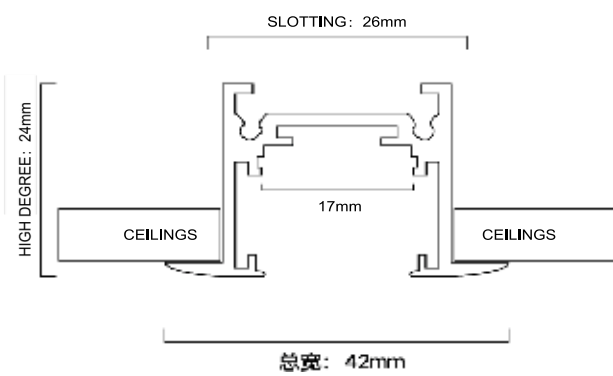

LED LIGHTING

All aluminum, Well-designed

SLIM TRACK

No secondary light spot, pure and clear, uniform light spot transition, more soft and comfortable

2023-2024

CX-20-SUPER SLIM TRACK