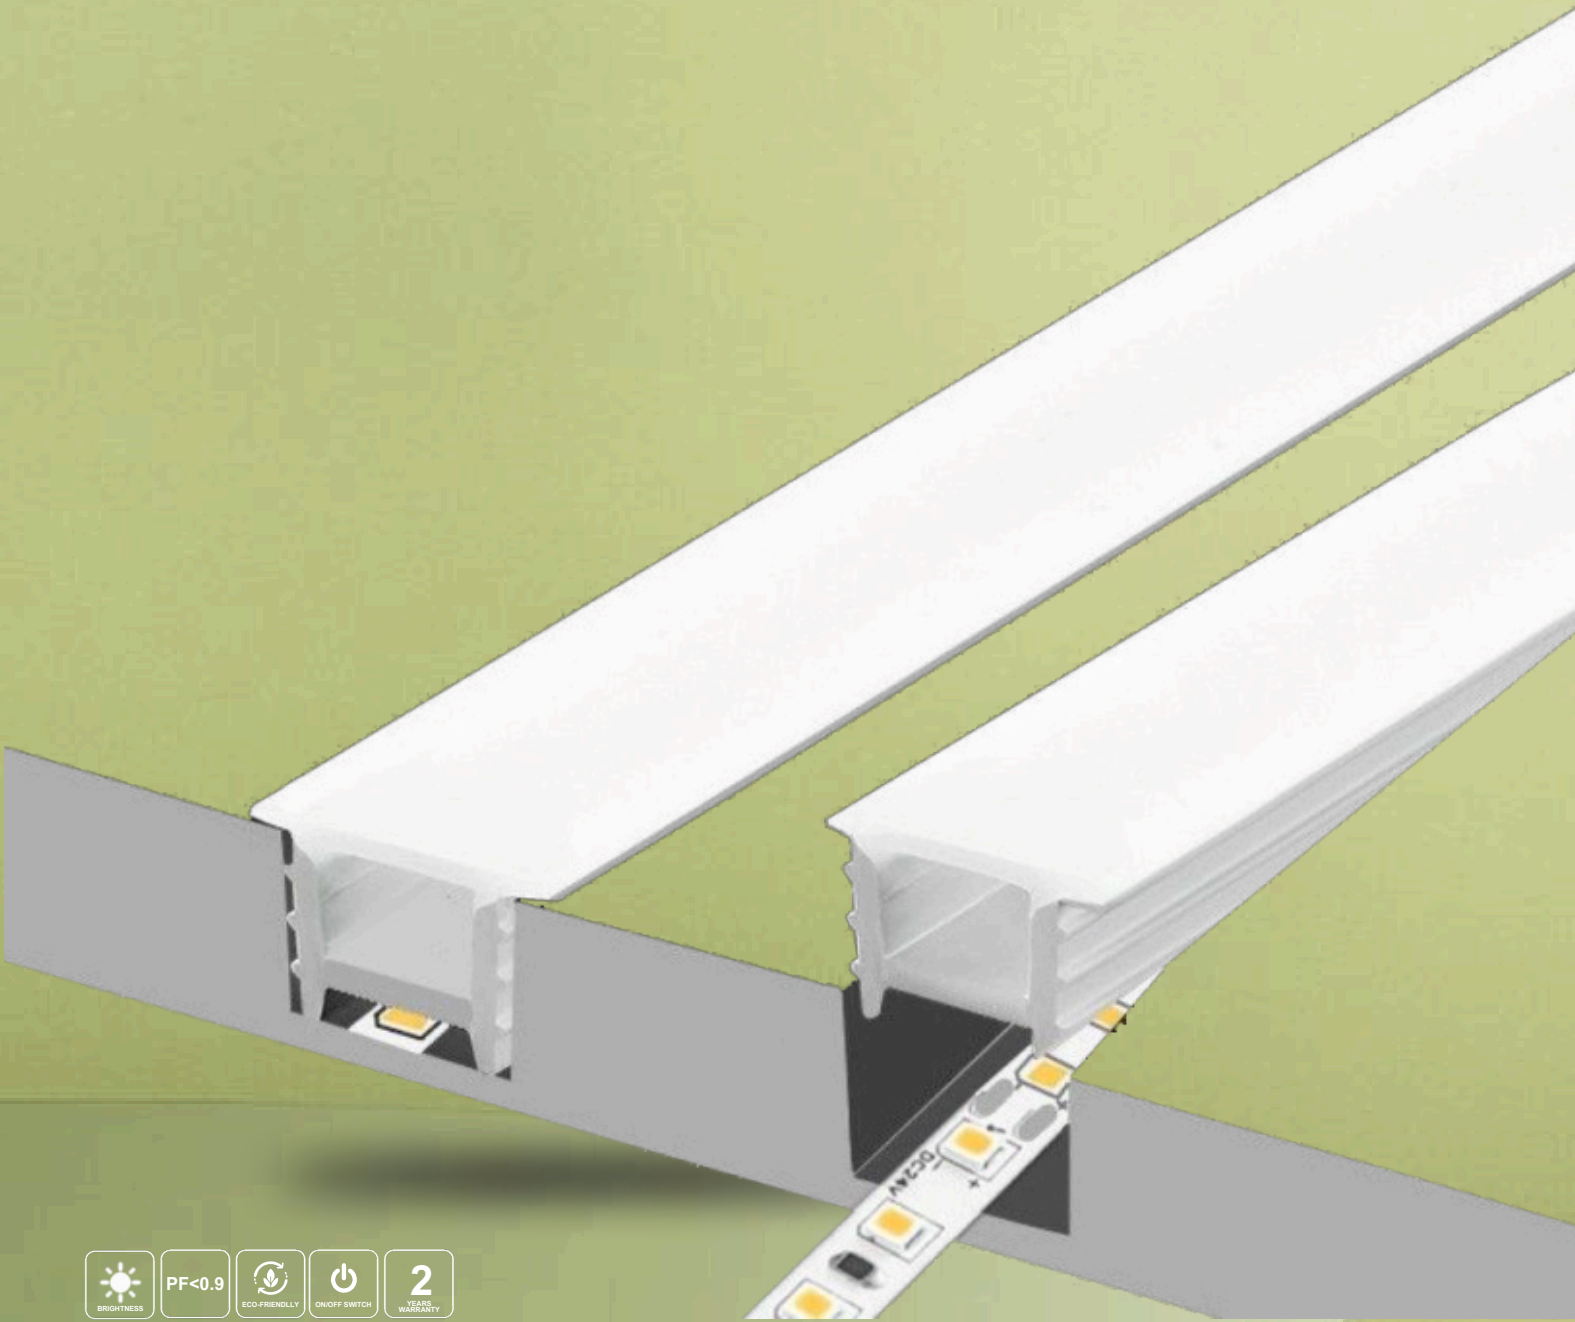

FLEXIBLE PROFILE LIGHT

Item Code	Item Description	M.R.P.₹	Master Carton
NC-531	12 X 12	200.00/mtr	100MTR
NC-532	16X16	280.00/mtr	100MTR

Since 1986

SMD ROPE LIGHT

ITEM CODE	LIGHT	WATTS	BEAM ANGLES
NC-331	W.H/W.W/BL	8W/MTR	120°
NC-332	PK/GR	8W/MTR	120°
NC-333	Y/ICE DL/Purple	8W/MTR	120°