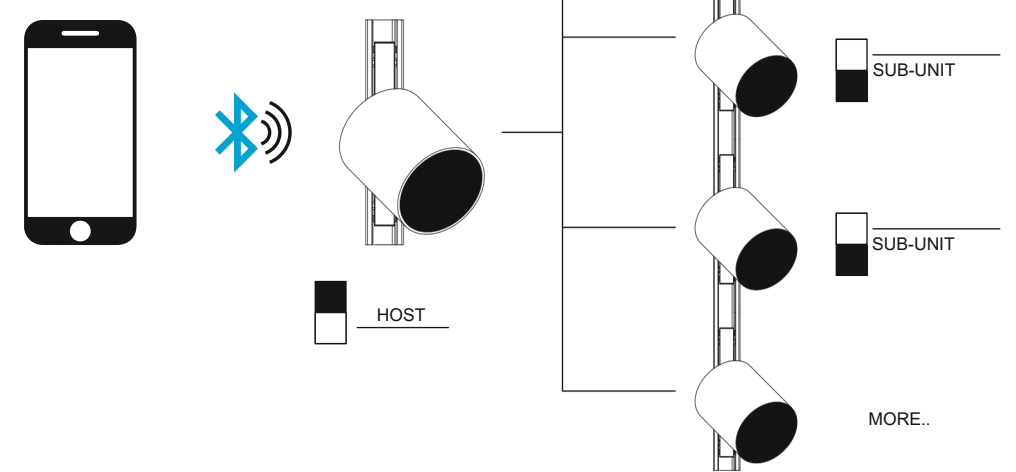

The Track Bluetooth Speaker has two modes of Host and Sub Unit, which can be switched between the Host and Sub Unit by dip switch on the back cover of the device.

One Host can drive N... Sub Unit