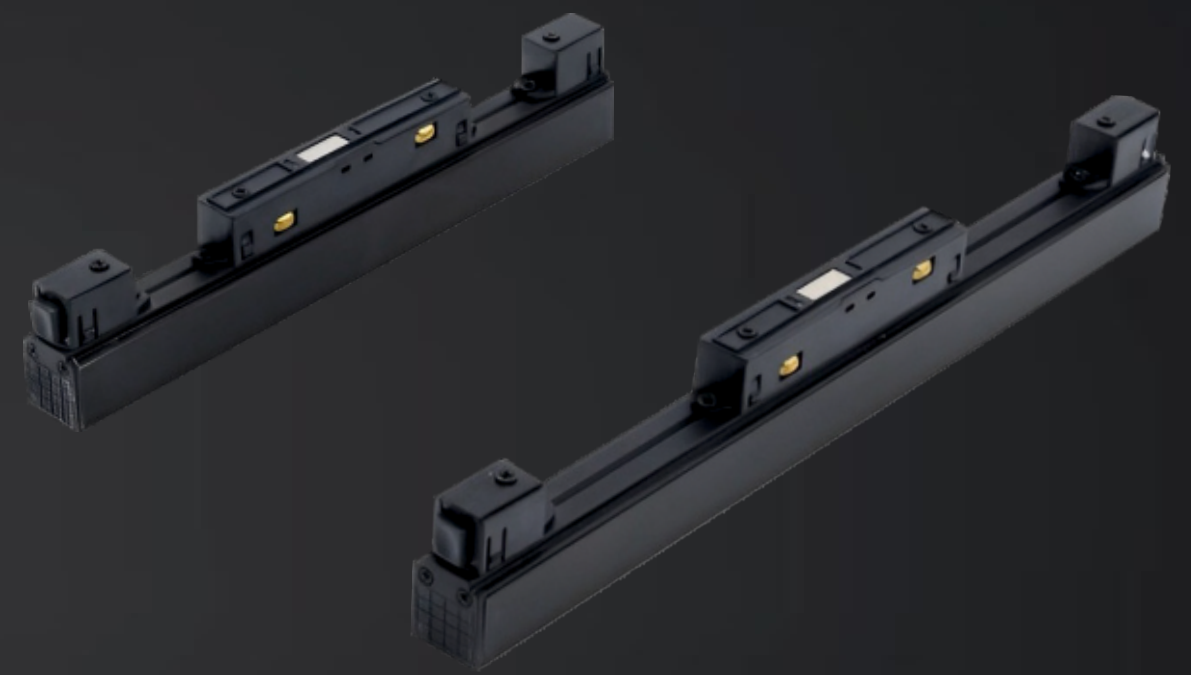

SMART LIGHTS WORKS WITH MOBILE AND REMOTE

Model	Power	List	Size(mm)
Hanging	12W	2000	Ø55*H300

SMART LIGHTS WORKS WITH MOBILE AND REMOTE

LED LIGHTING

High quality chip, Energy-efficient

MAGNETIC TRACK LAMP

No secondary light spot, pure and clear, uniform light spot transition, more soft and comfortable

SMART LIGHTS WORKS WITH MOBILE AND REMOTE

Model	Power	List	Size(mm)
Corner Profile	12W	2960	Ø56*H175
Smart Corner Profile	12W	3500	Ø56*H175

SMART LIGHTS WORKS WITH MOBILE AND REMOTE

MAGNETIC POWER SUPPLY