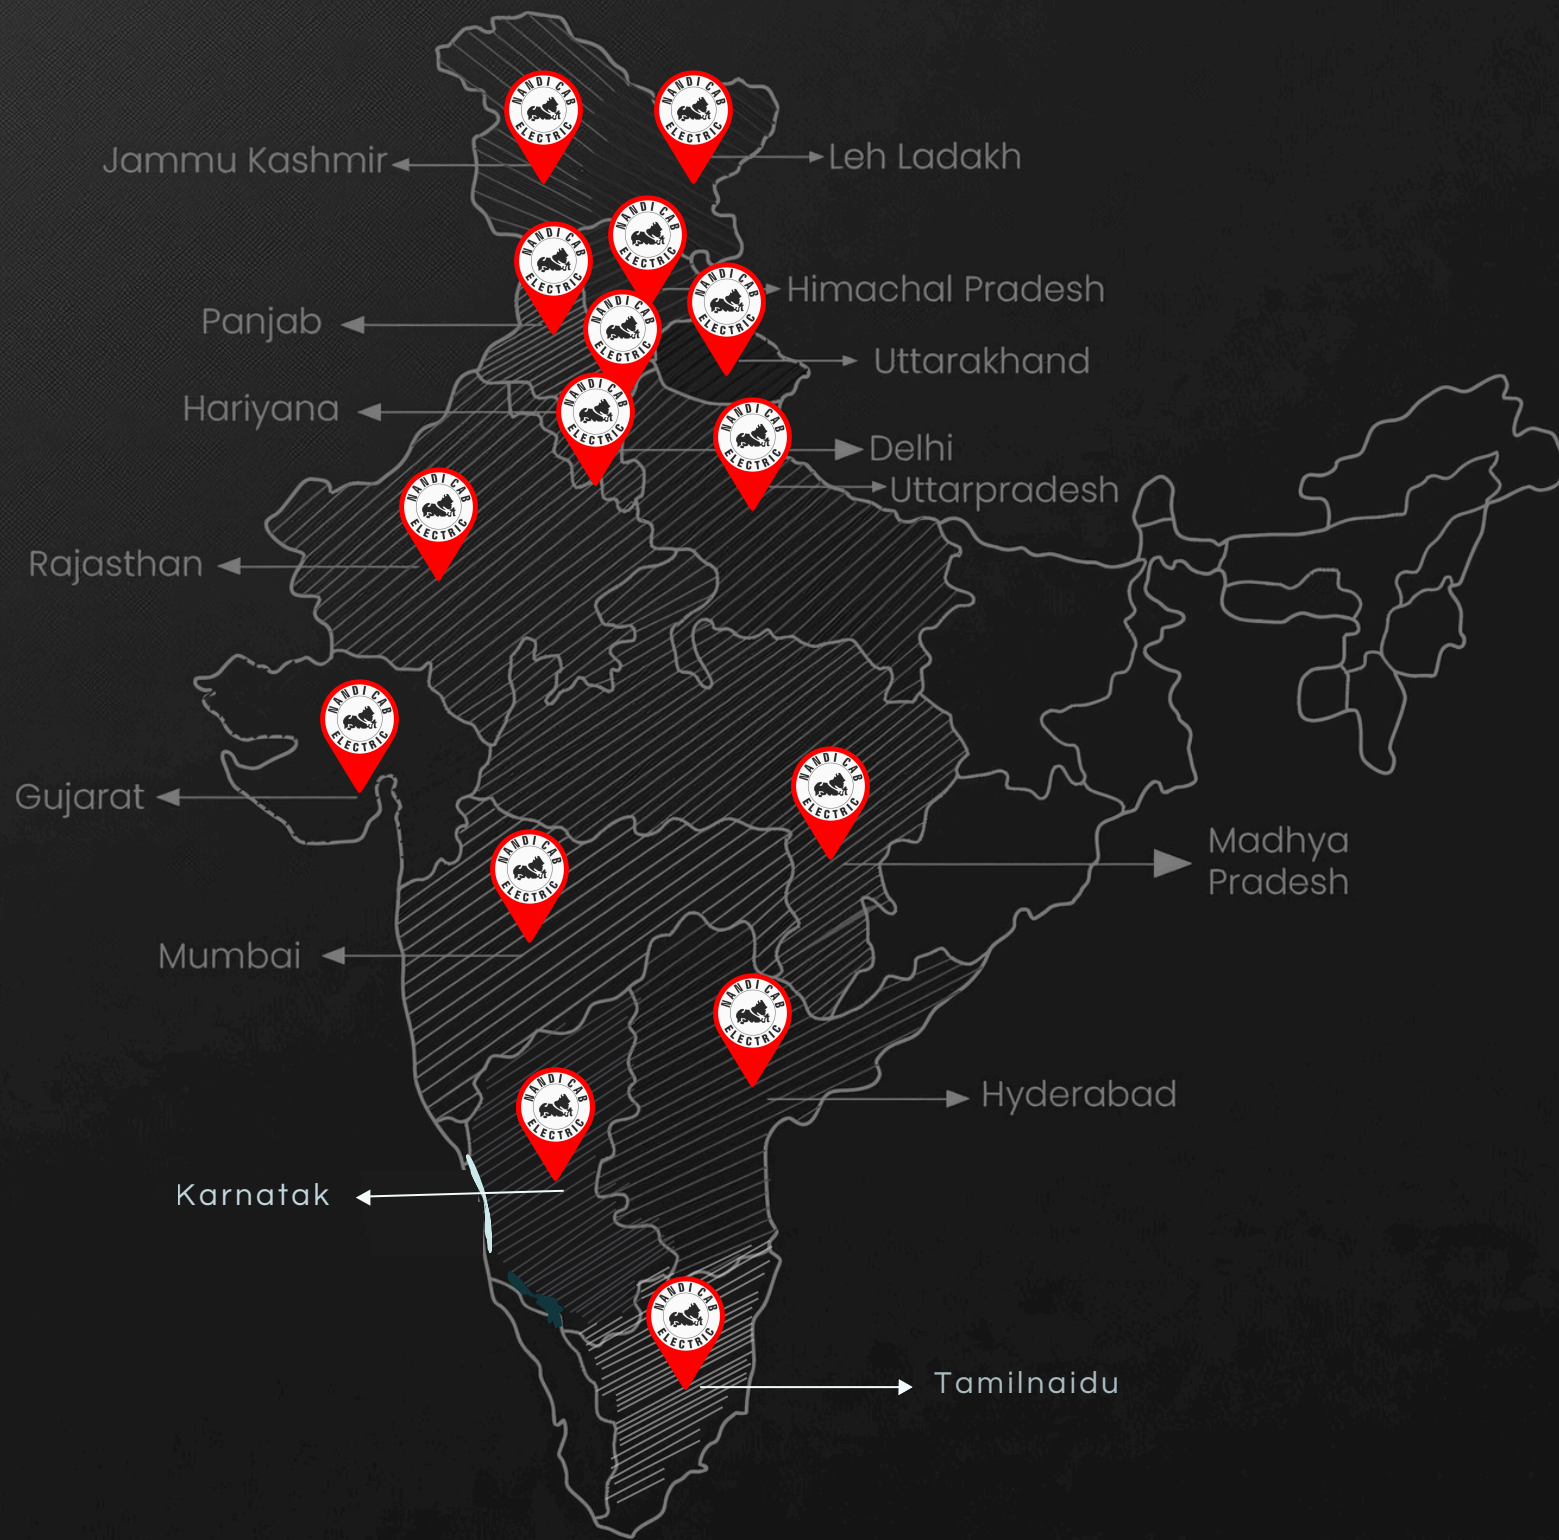

Since 1986

LED LIGHTING

2
0
2
5 PRICE LIST

**IT'S AN OLD NAME LEGACY
WITH
MORDEN LIGHT**

EVERY SHADOW
IS EVIDENCE OF
LIGHT

Our Presence

With a PAN India presence, we ensure that the **Nandicab** experience of self-expression, creative thinking, and technologically advanced innovations reaches every corner to turn visions into realities.