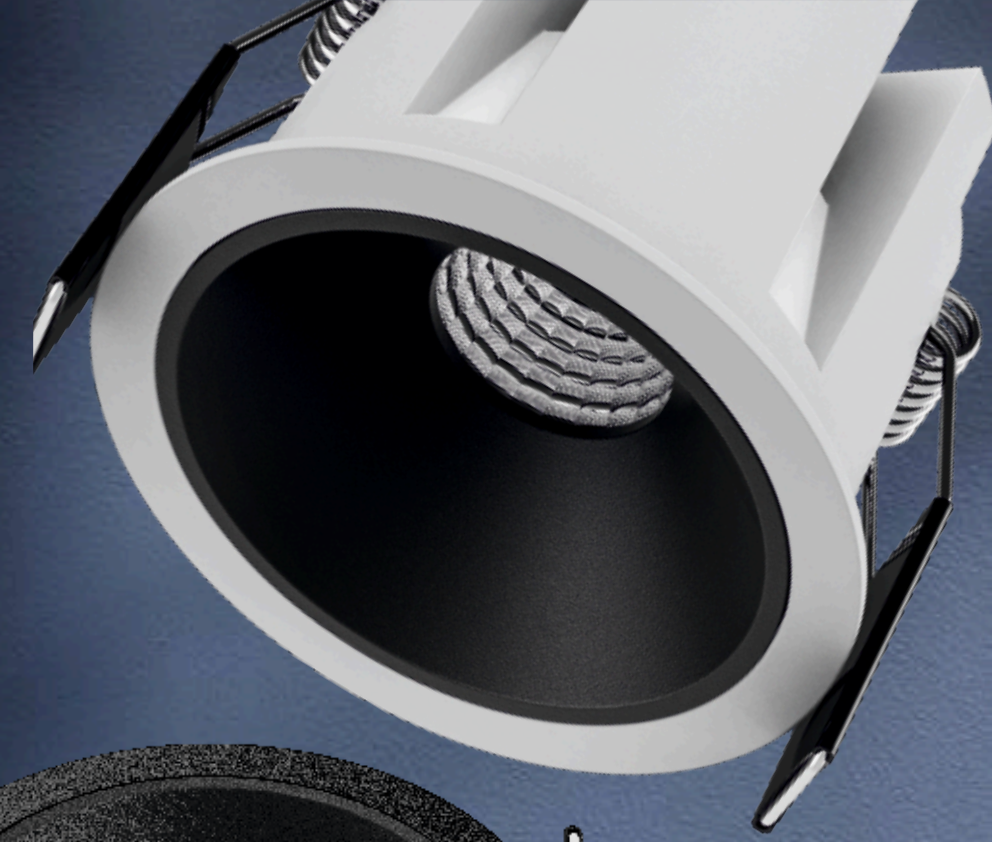

ARC COB

ITEM CODE	POWER	LUMENS	BEAM ANGLES	COLOUR TEMP.	BODY COLOUR	CUT-OUT	DLP	BOX QUANTITY
NC-221	7W	700 lm	38°	WH NW WW	WH BK	60mm	770	50
NC-222	12W	1000 lm	38°	WH NW WW	WH BK	75mm	1000	50
NC-223	18W	1020 lm	38°	WH NW WW	WH BK	85mm	1400	20

REFLECTORS: WHITE / BLACK / GUN BLACK / ROSE GOLD

CRI>90